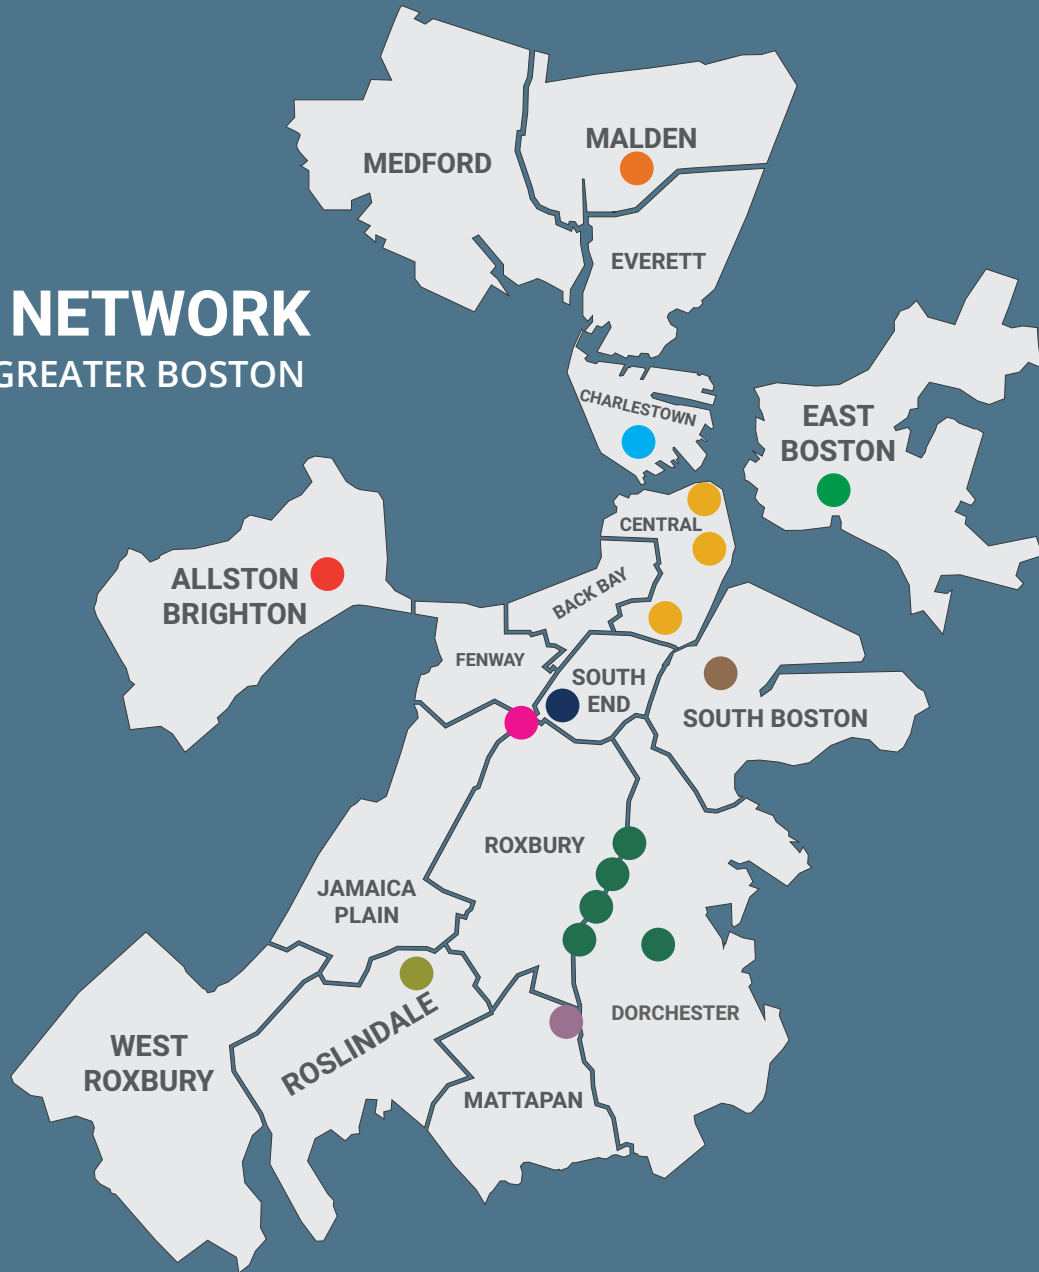

SERVICE NETWORK

BOSTON AND GREATER BOSTON

ALLSTON / BRIGHTON

- **Allston/Brighton NOC**
640 Washington Street, Suite 201/202
Brighton, MA 02135
617.903.3640

BOSTON PROPER

- **ABCD Central**
178 Tremont Street
Boston, MA 02111
617.348.6329
- **Asian American Civic Association**
87 Tyler Street
Boston, MA 02111
617.426.9492
- **North End/West End NSC**
1 Michelangelo Street
Boston, MA 02113
617.523.8125