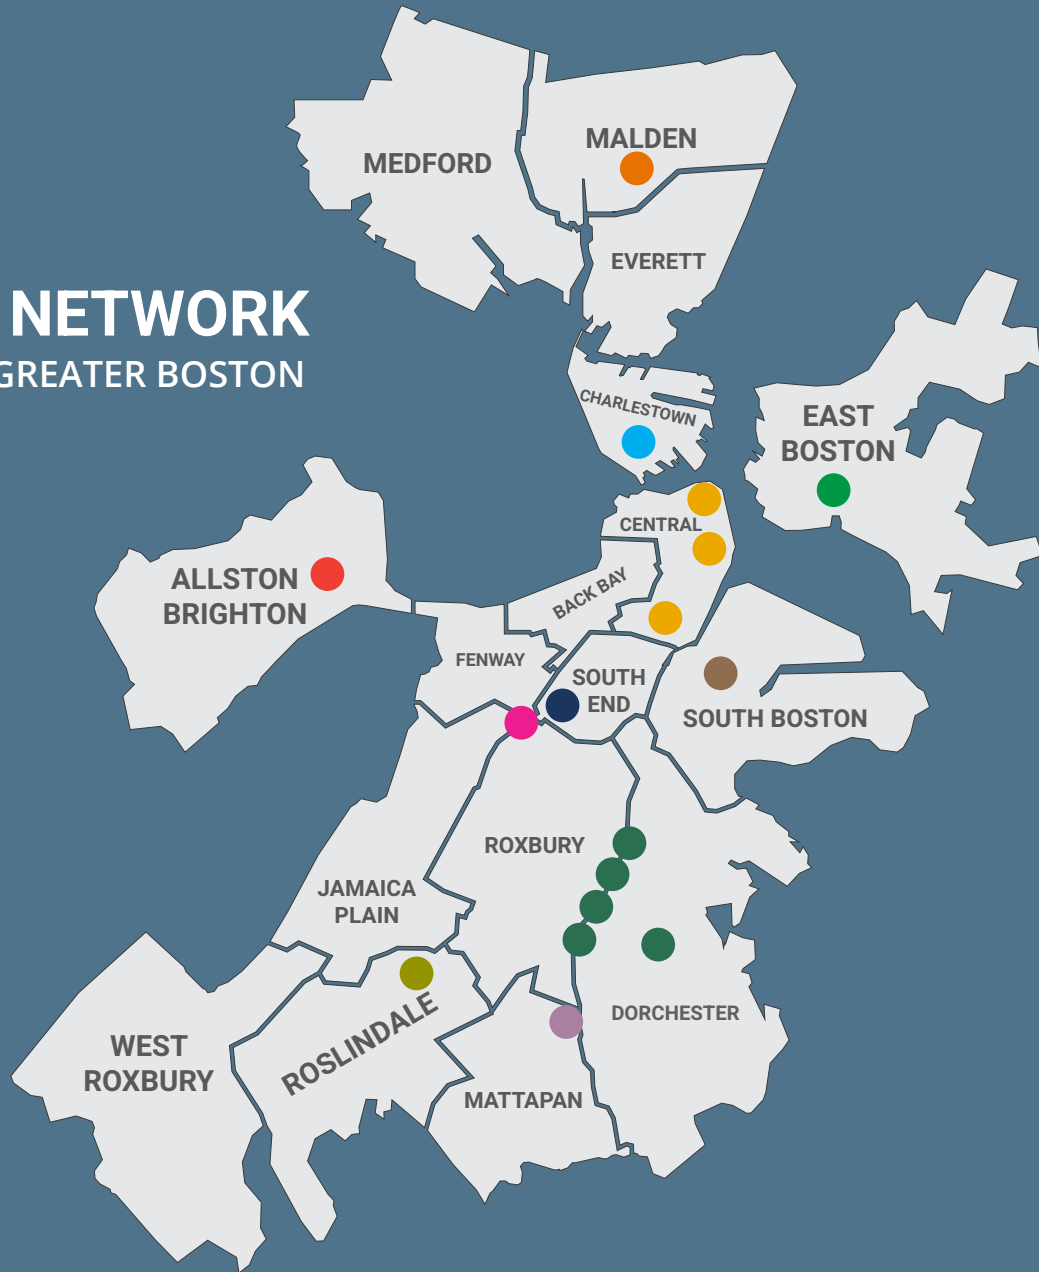

SERVICE NETWORK

BOSTON AND GREATER BOSTON

ALLSTON / BRIGHTON

- **Allston/Brighton NOC**
640 Washington Street, Suite 201/202
Brighton, MA 02135
617.903.3640

BOSTON PROPER

- **ABCD Central**
178 Tremont Street
Boston, MA 02111
617.348.6329
- **Asian American Civic Association**
87 Tyler Street
Boston, MA 02111
617.426.9492
- **North End/West End NSC**
1 Michelangelo Street
Boston, MA 02113
617.523.8125