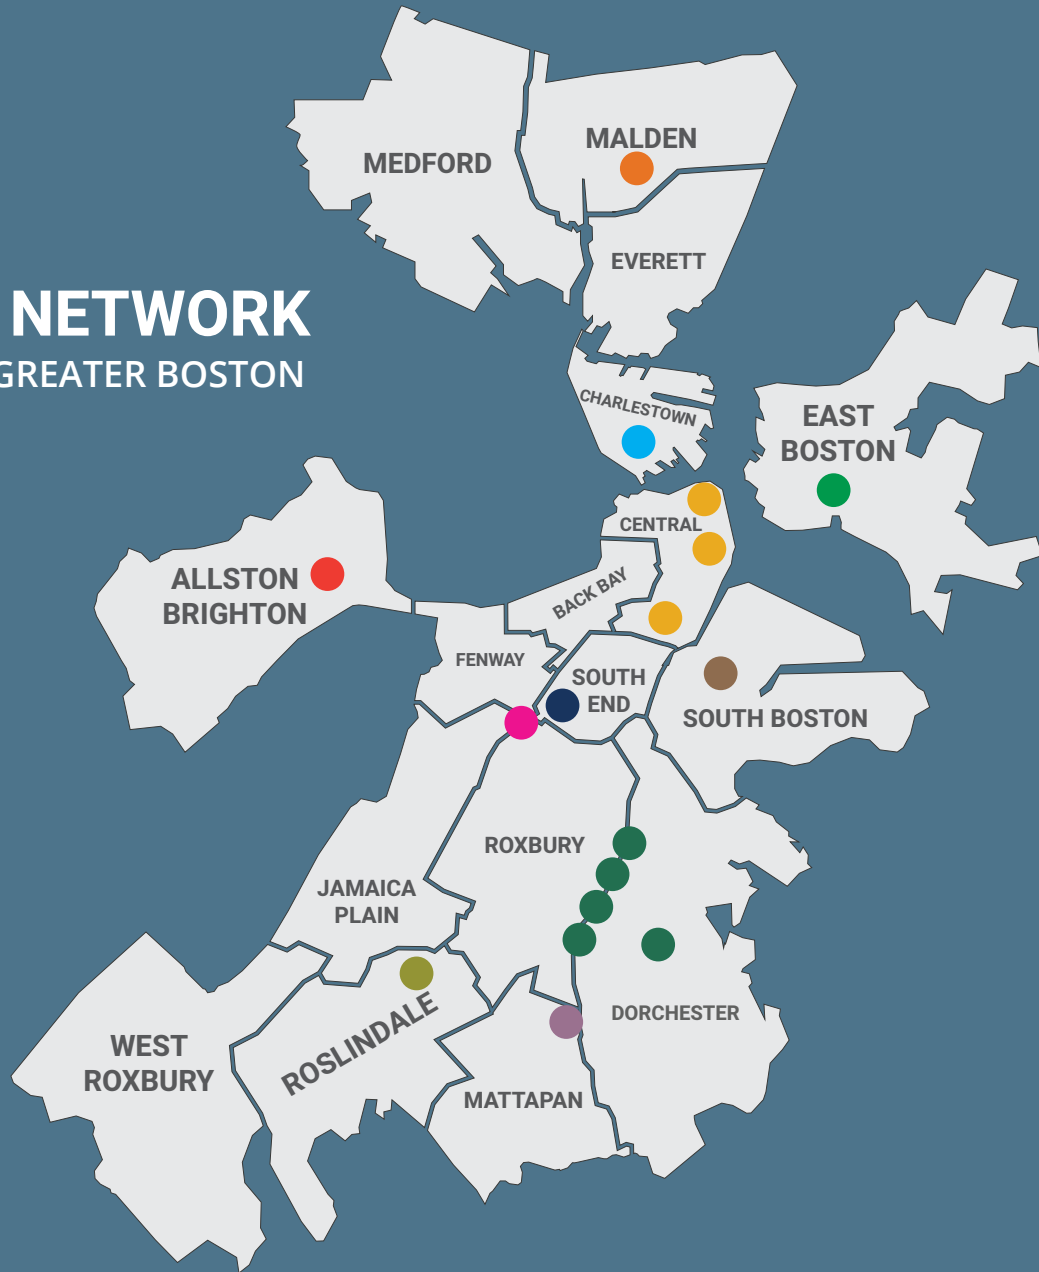

SERVICE NETWORK

BOSTON AND GREATER BOSTON

ALLSTON / BRIGHTON

- **Allston/Brighton NOC**
640 Washington Street, Suite 201/202
Brighton, MA 02135
617.903.3640

BOSTON PROPER

- **ABCD Central**
178 Tremont Street
Boston, MA 02111
617.348.6239
- **Asian American Civic Association**
87 Tyler Street
Boston, MA 02111
617.426.9492
- **North End/West End NSC**
1 Michelangelo Street
Boston, MA 02113
617.523.8125