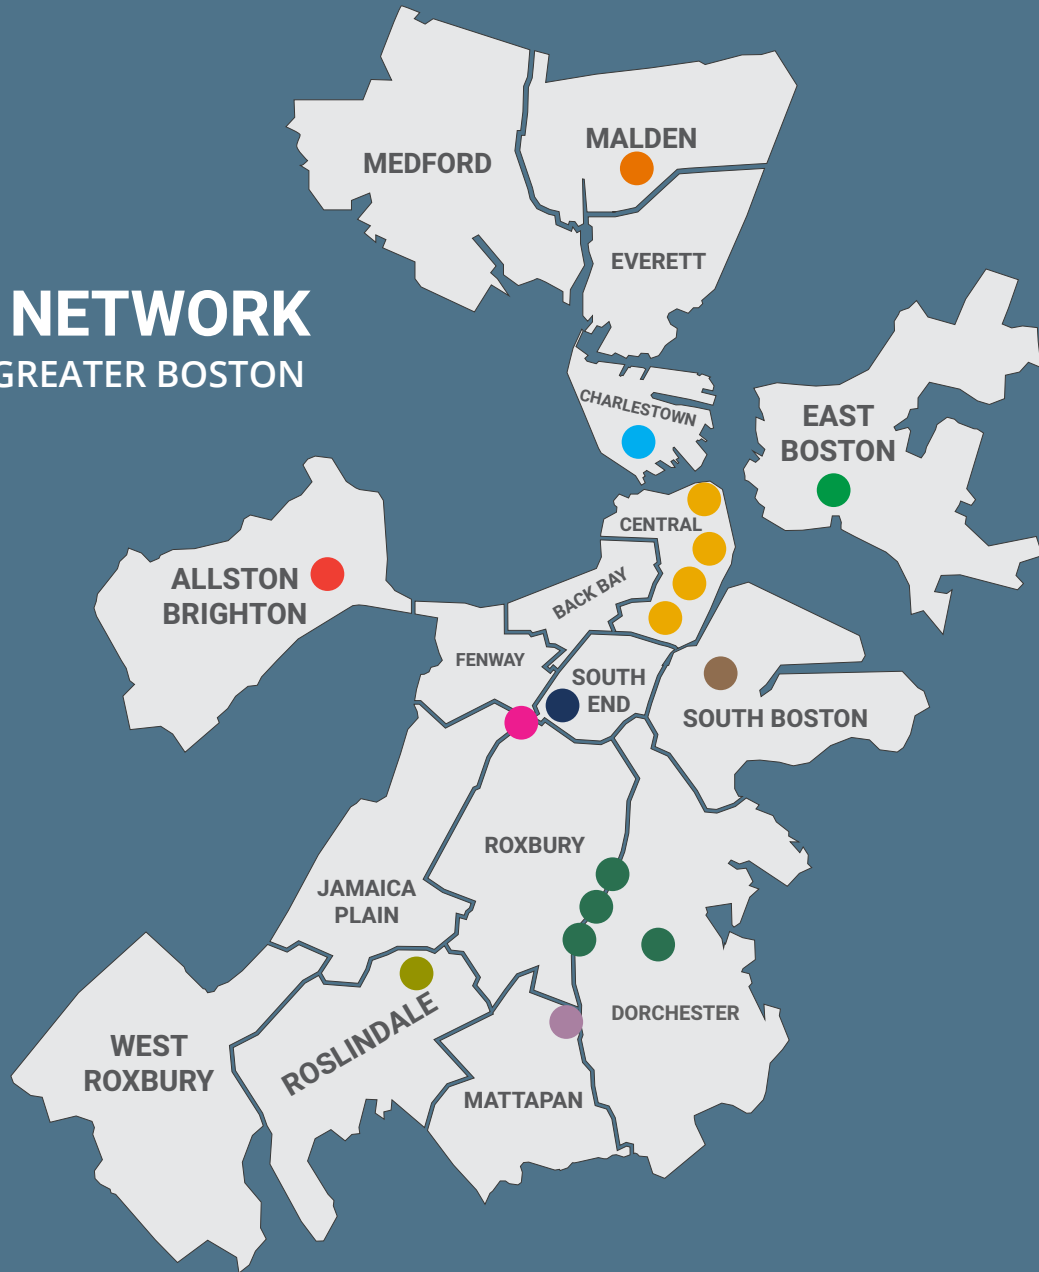

SERVICE NETWORK

BOSTON AND GREATER BOSTON

ALLSTON / BRIGHTON

- **Allston/Brighton NOC**
640 Washington Street, Suite 201/202
Brighton, MA 02135
617.903.3640

BOSTON PROPER

- **ABCD Central**
178 Tremont Street
Boston, MA 02111
617.348.6239
- **Asian American Civic Association**
87 Tyler Street
Boston, MA 02111
617.426.9492
- **North End/West End NSC**
1 Michelangelo Street
Boston, MA 02113
617.523.8125
- **Ostiguy High School**
19 Temple Place
Boston, MA 02111
617.348.6070