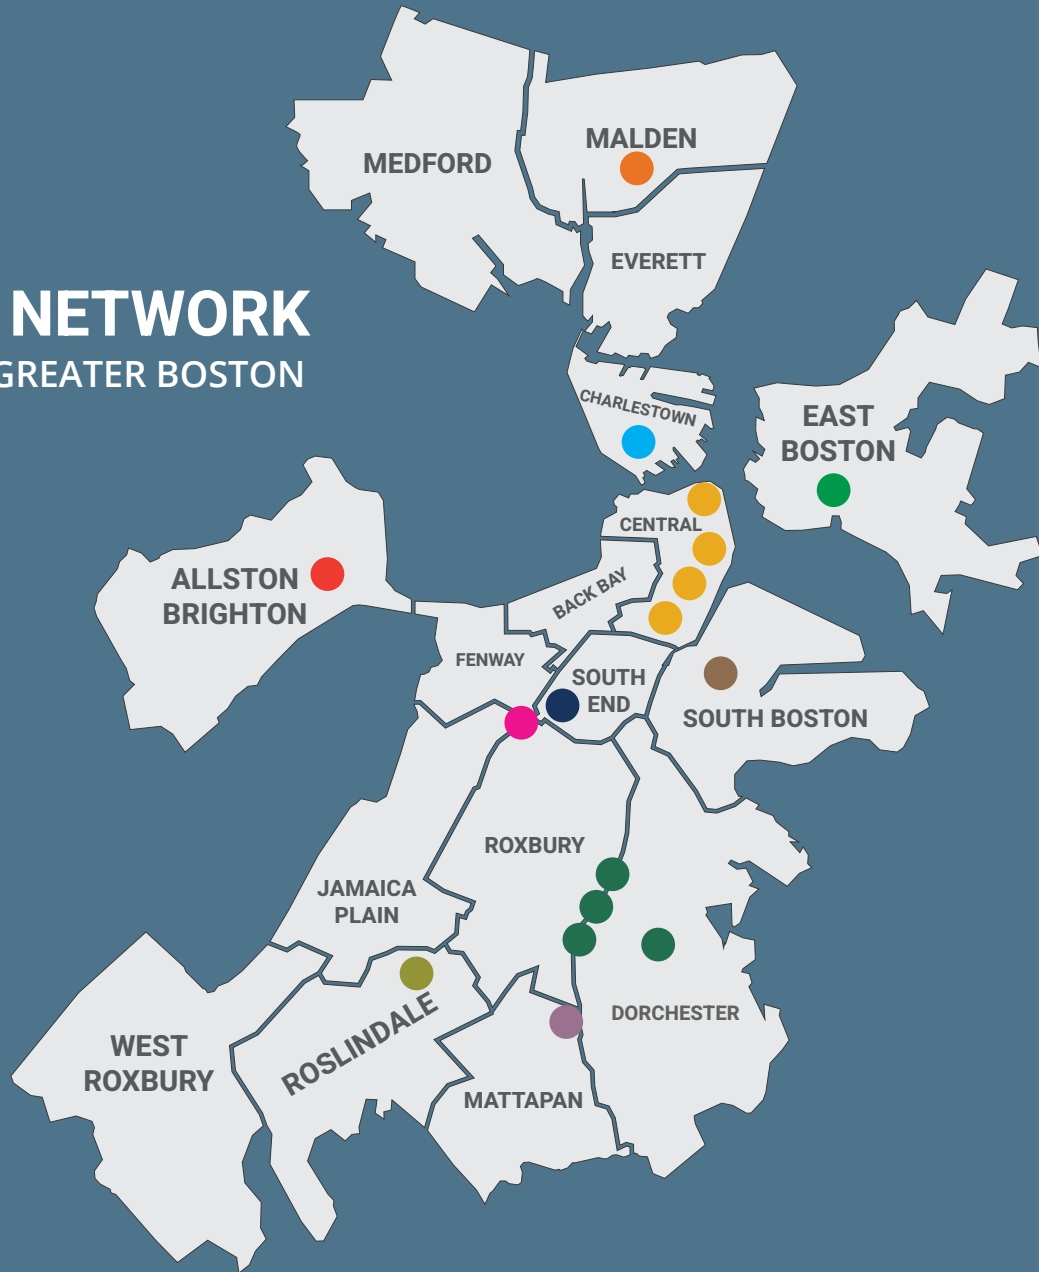

SERVICE NETWORK

BOSTON AND GREATER BOSTON

ALLSTON / BRIGHTON

- **Allston/Brighton NOC**
640 Washington Street, Suite 203
Brighton, MA 02135
617.903.3640

BOSTON PROPER

- **ABCD Central**
178 Tremont Street
Boston, MA 02111
617.348.6239
- **Asian American Civic Association**
87 Tyler Street
Boston, MA 02111
617.426.9492
- **North End/West End NSC**
1 Michelangelo Street
Boston, MA 02113
617.523.8125
- **Ostiguy High School**
19 Temple Place
Boston, MA 02111
617.348.6070